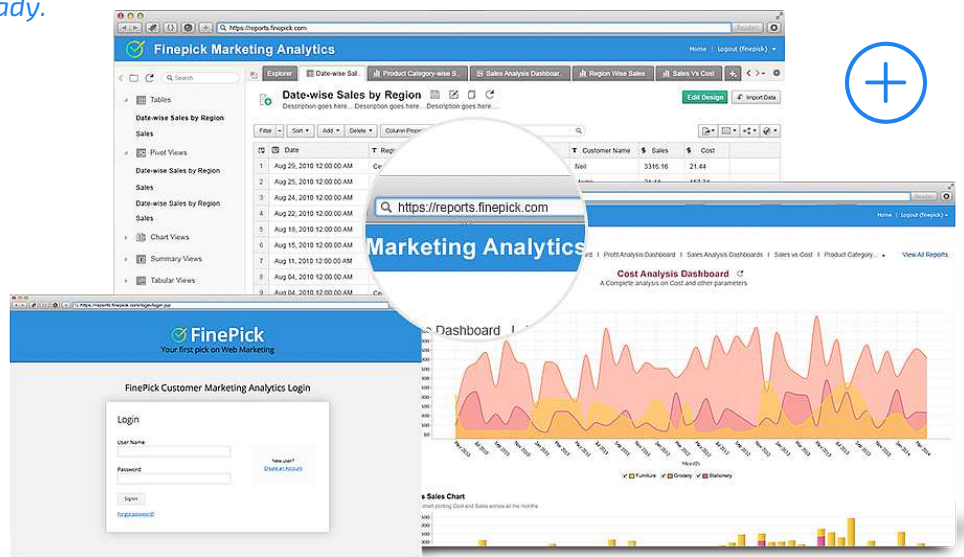

FROM BIG DATA TO DAILY REPORTS, ALL IN ONE PLACE

CONTACT YOUR DEDICATED ACCOUNT MANAGER FOR A 30 DAY FREE TRIAL